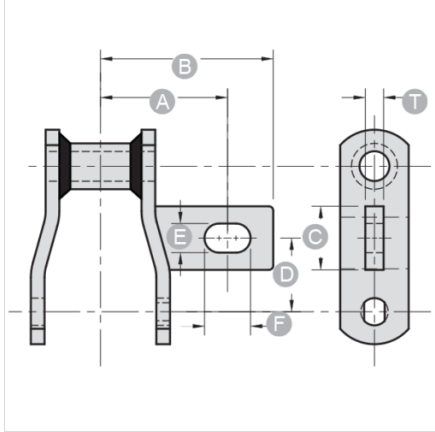

Mac Chain Co. Ltd.

800-663-0072
[UNITED STATES]

800-663-0072
[WESTERN CANADA]

877-833-1653
[EASTERN CANADA]

SLOTTED A22-WR106

ATTACHMENTS > Welded Steel Chain Attachments

Industry: AG Spreader, Grain Processing, Car Wash Conveyor, Forest Products

NOTE: All dimensions shown in inches unless noted otherwise.

Part Number	A	B	C	D	E	F
Slotted A22-WR106	4	5 5/16	3	3	13/16	1 1/2

Part Number	T
Slotted A22-WR106	1/2

Questions about ordering? Call us!

WE'RE HERE TO HELP!