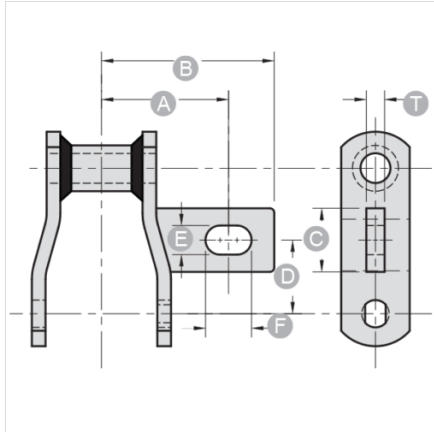

Mac Chain Co. Ltd.

800-663-0072
[UNITED STATES]

800-663-0072
[WESTERN CANADA]

877-833-1653
[EASTERN CANADA]

SLOTTED A22-WR124

ATTACHMENTS > Welded Steel Chain Attachments

Industry: AG Spreader, Grain Processing, Car Wash Conveyor, Forest Products

NOTE: All dimensions shown in inches unless noted otherwise.

Part Number	A	B	C	D	E	F
Slotted A22-WR124	4	5 5/16	2	1 3/4	13/16	1 1/2

Part Number	T
Slotted A22-WR124	1/2

Questions about ordering? Call us!

WE'RE HERE TO HELP!