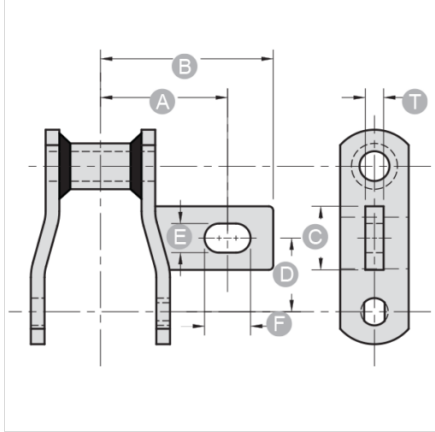

Mac Chain Co. Ltd.

800-663-0072
[UNITED STATES]

800-663-0072
[WESTERN CANADA]

877-833-1653
[EASTERN CANADA]

SLOTTED A22-WR132

ATTACHMENTS > Welded Steel Chain Attachments

Industry: AG Spreader, Grain Processing, Car Wash Conveyor, Forest Products

NOTE: All dimensions shown in inches unless noted otherwise.

Part Number	A	B	C	D	E	F
Slotted A22-WR132	4 1/2	6 1/4	3	3	13/16	1 1/2

Part Number	T
Slotted A22-WR132	1/2

Questions about ordering? Call us!

WE'RE HERE TO HELP!