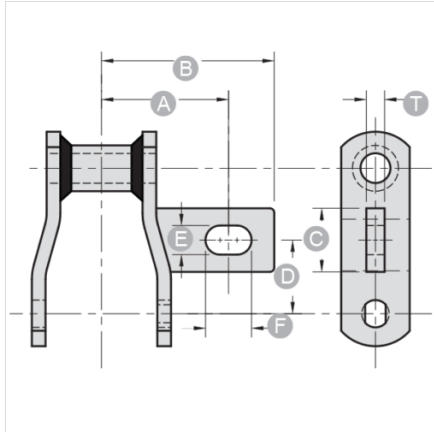

## SLOTTED A22-WR144

ATTACHMENTS > Welded Steel Chain Attachments

*Industry: AG Spreader, Grain Processing, Car Wash Conveyor, Forest Products*

NOTE: All dimensions shown in inches unless noted otherwise.

Part Number	A	B	C	D	E	F
Slotted A22-WR144	4	5 5/16	2	1 3/4	13/16	1 1/2

Part Number	T
Slotted A22-WR144	1/2

Questions about ordering? Call us!

**WE'RE HERE TO HELP!**

[www.macchain.com](http://www.macchain.com)  
[ussales@macchain.com](mailto:ussales@macchain.com)