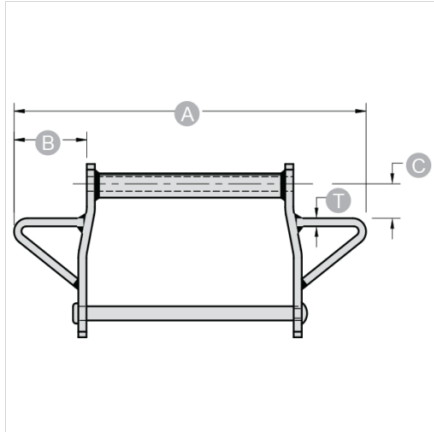

Mac Chain Co. Ltd.

800-663-0072
[UNITED STATES]

800-663-0072
[WESTERN CANADA]

877-833-1653
[EASTERN CANADA]

STANDARD WING WD104

ATTACHMENTS > Drag Chain Attachments

Industry: Mobile Wood Waste Recycling, Forest Products

NOTE: All dimensions shown in inches unless noted otherwise.

Part Number	A	B	C	T
Standard Wing WD104	11 1/2	3	1 3/4	3/8

Questions about ordering? Call us!

WE'RE HERE TO HELP!

www.macchain.com
ussales@macchain.com