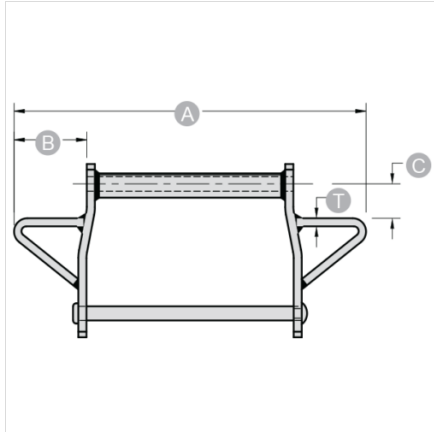

## STANDARD WING WD110

ATTACHMENTS > Drag Chain Attachments

*Industry: Mobile Wood Waste Recycling, Forest Products*

NOTE: All dimensions shown in inches unless noted otherwise.

Part Number	A	B	C	T
Standard Wing WD110	17	3 3/8	1 3/4	3/8