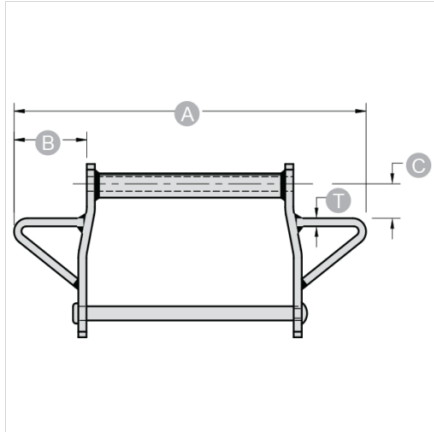

Mac Chain Co. Ltd.

800-663-0072
[UNITED STATES]

800-663-0072
[WESTERN CANADA]

877-833-1653
[EASTERN CANADA]

STANDARD WING WD112

ATTACHMENTS > Drag Chain Attachments

Industry: Mobile Wood Waste Recycling, Forest Products

NOTE: All dimensions shown in inches unless noted otherwise.

Part Number	A	B	C	T
Standard Wing WD112	17	3 3/8	1 3/4	3/8

Questions about ordering? Call us!

WE'RE HERE TO HELP!

www.macchain.com
ussales@macchain.com