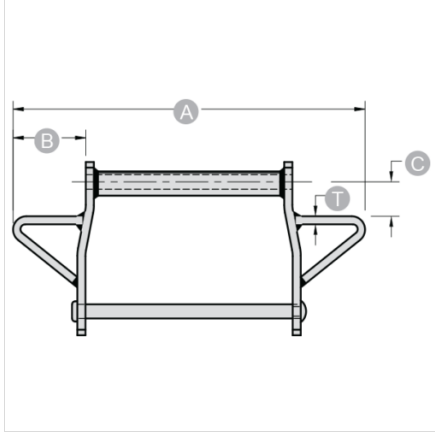

Mac Chain Co. Ltd.

800-663-0072
[UNITED STATES]

800-663-0072
[WESTERN CANADA]

877-833-1653
[EASTERN CANADA]

STANDARD WING WD118

ATTACHMENTS > Drag Chain Attachments

Industry: Mobile Wood Waste Recycling, Forest Products

NOTE: All dimensions shown in inches unless noted otherwise.

Part Number	A	B	C	T
Standard Wing WD118	22	3 9/16	2 1/2	1/2

Questions about ordering? Call us!

WE'RE HERE TO HELP!

www.macchain.com
ussales@macchain.com