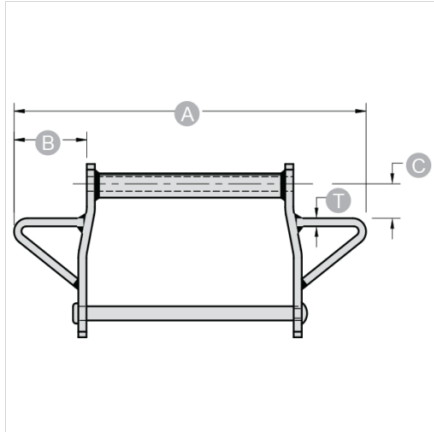

## STANDARD WING WD118XHD

ATTACHMENTS > Drag Chain Attachments

*Industry: Mobile Wood Waste Recycling, Forest Products*

NOTE: All dimensions shown in inches unless noted otherwise.

Part Number	A	B	C	T
Standard Wing WD118XHD	22 1/4	3 9/16	2 1/2	1/2