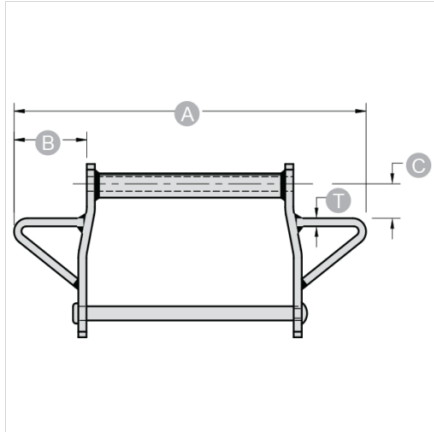

## STANDARD WING WD122

ATTACHMENTS > Drag Chain Attachments

*Industry: Mobile Wood Waste Recycling, Forest Products*

NOTE: All dimensions shown in inches unless noted otherwise.

Part Number	A	B	C	T
Standard Wing WD122	17 1/2	3 3/8	2 1/2	1/2