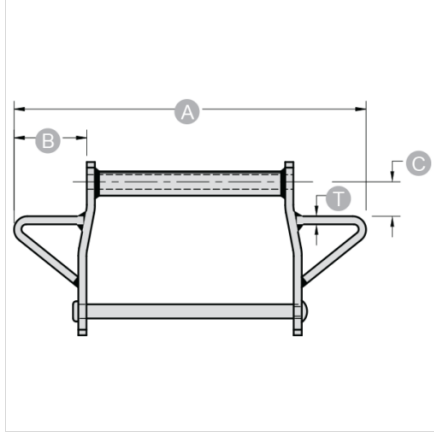

Mac Chain Co. Ltd.

800-663-0072
[UNITED STATES]

800-663-0072
[WESTERN CANADA]

877-833-1653
[EASTERN CANADA]

STANDARD WING WD480

ATTACHMENTS > Drag Chain Attachments

Industry: Mobile Wood Waste Recycling, Forest Products

NOTE: All dimensions shown in inches unless noted otherwise.

| Part Number | A | B | C | T |
|---------------------|----|-------|-------|-----|
| Standard Wing WD480 | 22 | 4 5/8 | 2 1/2 | 1/2 |

Questions about ordering? Call us!