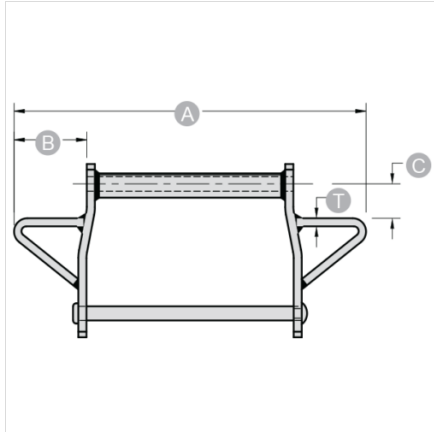

Mac Chain Co. Ltd.

800-663-0072
[UNITED STATES]

800-663-0072
[WESTERN CANADA]

877-833-1653
[EASTERN CANADA]

STANDARD WING WD480XHD

ATTACHMENTS > Drag Chain Attachments

Industry: Mobile Wood Waste Recycling, Forest Products

NOTE: All dimensions shown in inches unless noted otherwise.

Part Number	A	B	C	T
Standard Wing WD480XHD	22 1/4	4 5/8	2 1/2	1/2

Questions about ordering? Call us!

WE'RE HERE TO HELP!

www.macchain.com
ussales@macchain.com