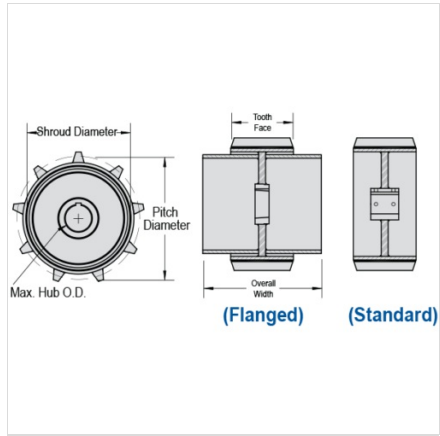

Mac Chain Co. Ltd.

800-663-0072
[UNITED STATES]

800-663-0072
[WESTERN CANADA]

877-833-1653
[EASTERN CANADA]

WD110-11

DRAG CHAIN SPROCKETS > WD110 Sprocket

Part Number	Average Pitch	Number of Teeth	Pin Style	Pitch Diameter	Max. Bore	Shroud Diameter
WD110-11	6.000	11	Flanged & Standard	21.30	5 15/16	18.92

Part Number	Tooth Face
WD110-11	9

Questions about ordering? Call us!

WE'RE HERE TO HELP!
www.macchain.com
ussales@macchain.com