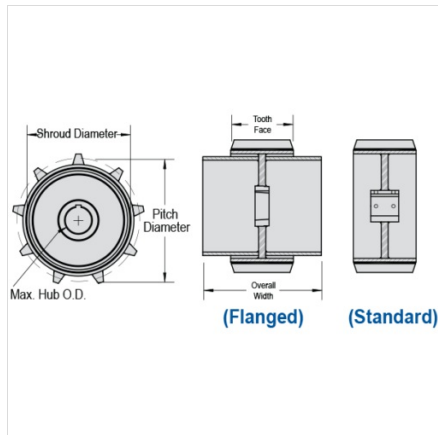

Mac Chain Co. Ltd.

800-663-0072
[UNITED STATES]

800-663-0072
[WESTERN CANADA]

877-833-1653
[EASTERN CANADA]

WD110-8

DRAG CHAIN SPROCKETS > WD110 Sprocket

Part Number	Average Pitch	Number of Teeth	Pin Style	Pitch Diameter	Max. Bore	Shroud Diameter
WD110-8	6.000	8	Flanged & Standard	15.68	5 15/16	12.99
Part Number				Tooth Face		
WD110-8				9		