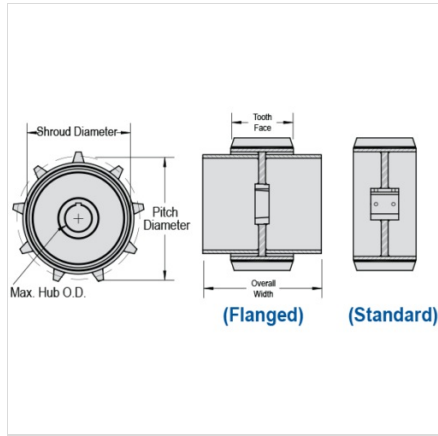

Mac Chain Co. Ltd.

800-663-0072
[UNITED STATES]

800-663-0072
[WESTERN CANADA]

877-833-1653
[EASTERN CANADA]

WD110-9

DRAG CHAIN SPROCKETS > WD110 Sprocket

| Part Number | Average Pitch | Number of Teeth | Pin Style | Pitch Diameter | Max. Bore | Shroud Diameter |
|-------------|---------------|-----------------|--------------------|----------------|-----------|-----------------|
| WD110-9 | 6.000 | 9 | Flanged & Standard | 17.54 | 5 15/16 | 14.99 |

| Part Number | Tooth Face |
|-------------|------------|
| WD110-9 | 9 |

Questions about ordering? Call us!

WE'RE HERE TO HELP!
www.macchain.com
ussales@macchain.com