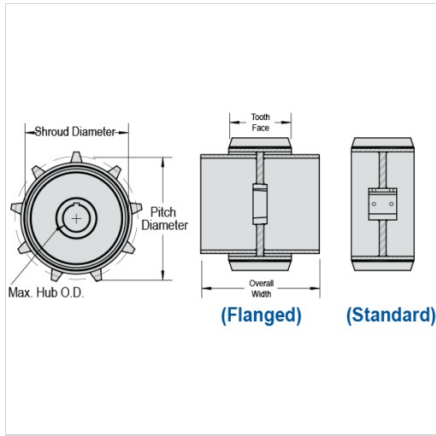

### WD112-8

DRAG CHAIN SPROCKETS > WD112 Sprocket

Part Number	Average Pitch	Number of Teeth	Pin Style	Pitch Diameter	Max. Bore	Shroud Diameter
WD112-8	8.000	8	Flanged & Standard	20.90	5 15/16	17.812
Part Number				Tooth Face		
WD112-8				9		