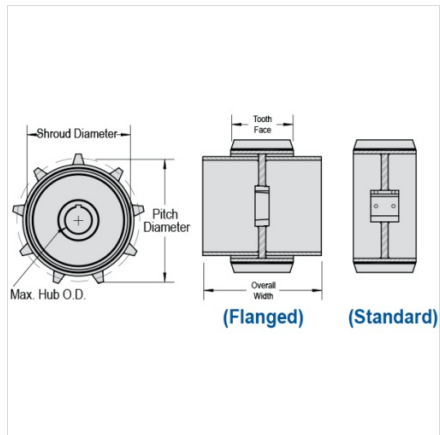

## WD112-9

DRAG CHAIN SPROCKETS > WD112 Sprocket

Part Number	Average Pitch	Number of Teeth	Pin Style	Pitch Diameter	Max. Bore	Shroud Diameter
WD112-9	8.000	9	Flanged & Standard	23.39	5 15/16	20.366
Part Number				Tooth Face		
WD112-9				9		