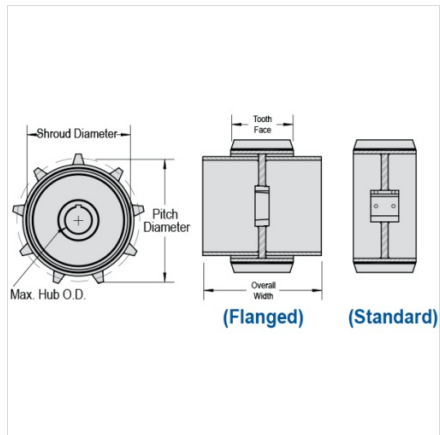

Mac Chain Co. Ltd.

800-663-0072
[UNITED STATES]

800-663-0072
[WESTERN CANADA]

877-833-1653
[EASTERN CANADA]

WD118-6

DRAG CHAIN SPROCKETS > WD118 Sprocket

Part Number	Average Pitch	Number of Teeth	Pin Style	Pitch Diameter	Max. Bore	Shroud Diameter
WD118-6	8.000	6	Flanged & Standard	16.00	5 15/16	12.106