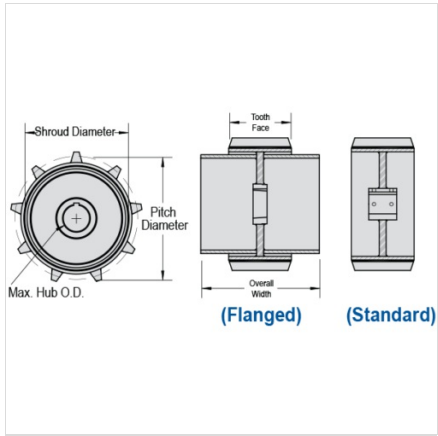

## WD118-8

DRAG CHAIN SPROCKETS > WD118 Sprocket

Part Number	Average Pitch	Number of Teeth	Pin Style	Pitch Diameter	Max. Bore	Shroud Diameter
WD118-8	8.000	8	Flanged & Standard	20.90	5 15/16	17.558
Part Number				Tooth Face		
WD118-8				13		