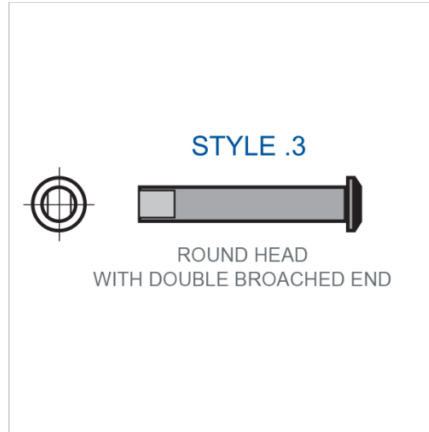

- Pins can be supplied "pre-drilled" for cotter pins
- Dimensions in brackets apply to optional 1" A Rivets
- Most rivets chamfered on end for "lead in"
- Custom sizes are also available

Part Number	Pin Style	Pin Size	Weight Per 100 pcs.
WD122PIN (7/8)	3	7/8 x 11 23/32	203