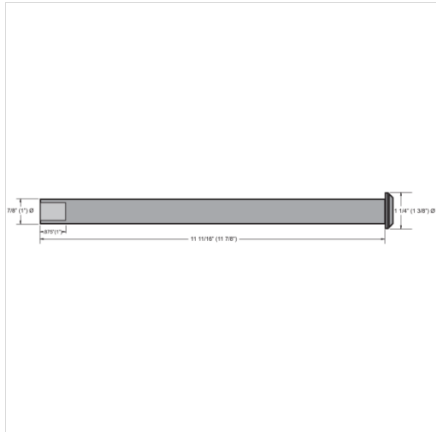

- Pins can be supplied "pre-drilled" for cotter pins
- Dimensions in brackets apply to optional 1" A Rivets
- Most rivets chamfered on end for "lead in"
- Custom sizes are also available

Part Number	Pin Style	Pin Size	Weight Per 100 pcs.
WD122PIN (7/8)	3	7/8 x 11 23/32	203